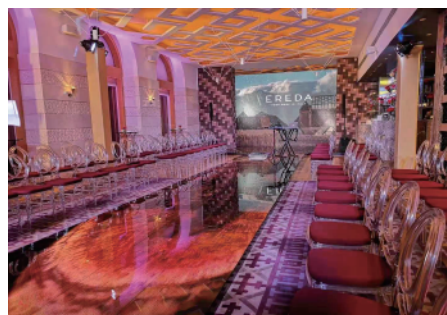

Interactive Effect

- › Interactive system with inductor built in
- › Quick response within 0.02s