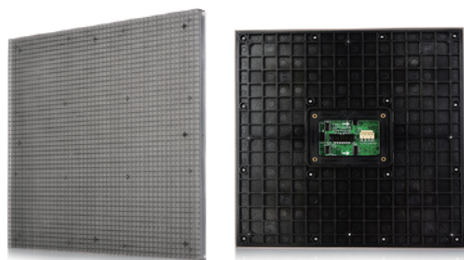

BAKO VISION

BD Series

LED Dance Floor,
Height Adjustable

Quick and Easy Installation
Ultra Wide Viewing Angle
Adapt to Multifarious Ground
IP65 Waterproof

Standard Modular Design

- › Standard module design: 250mmx250mm
- › Seamless connection
- › PC material mask with highly scratch-resistant